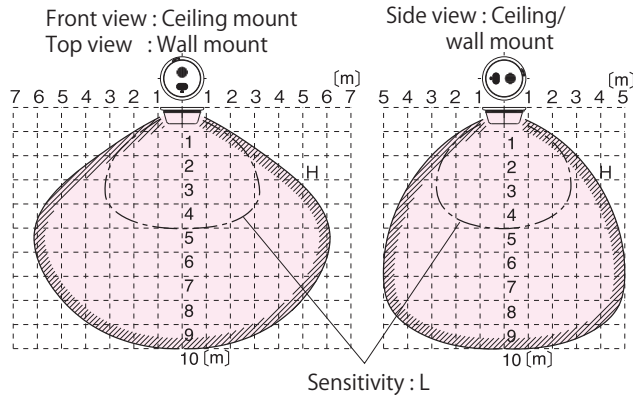

Alarm output

Signal output(N.O./N.C. selectable) and tamper output (N.C.) available

Custom-made message

The recorded message can be changed to custom order

Flame sensor

■ Detection area

Object : Flame gas lighter (7cm)
Sensitivity : H
Detection timer : 1 sec.