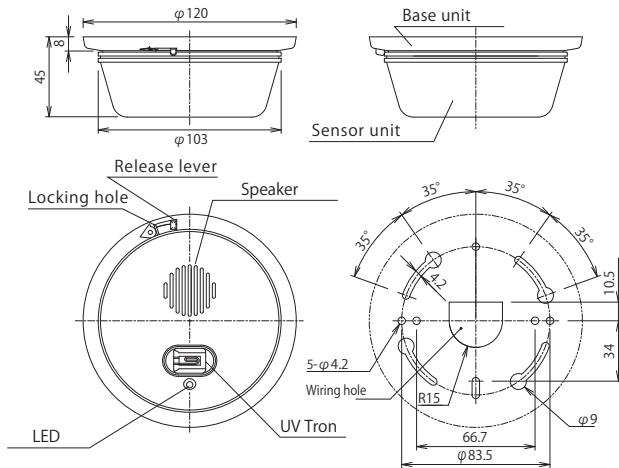

■ Dimensions (mm)

■ Optional

● Ceiling/wall mount attachment BCW-401

● Lithium battery (CR17450E-R-2-CM2)

● Picture plate (FSP-L)

■ Specifications

Model	Flame sensor
Model No.	FS-3500
Detection system	Ultraviolet Rays detection (185~260nm)
Detection distance	10m (7cm flame)
Detection angle	120° Conically
Detection sensitivity	Detection sensitivity: 2 levels (H[100%], L[50%]) Detection timer: 4 setps (1s, 3s, 6s, 15s)
Power supply	Type-AA alkaline battery (LR6) 2pcs / DC3V...included Exclusive lithium battery (CR17450E-R-2-CM2) 1pc/ DC3V...Optional External wiring DC10~30V (Polarized)
Battery life	Type-AA alkaline battery Approx.2 years (Stand-by) Exclusive lithium battery Approx.5 yaers (Stand-by) (Note above figure is just a reference and not guaranteed)
Power consumption External DC power)	Stand-by: 40mA or less Alarm : 300mA or less
Signal output	Relay contact output N.O./N.C. selectable Detection time plus 2 sec. Output DC30V 0.1A
LED	Indication : RED Alarm : Flash during message output Low battery : Flash 0.1sec every 5sec
Message	•5 languages - Non-smoking ①JAP. 『ここは禁煙です。お煙草はご遠慮ください。』 ②ENG. 『This is a non-smoking area. Please refrain from smoking in this area. 』 ③CHI. 『这里是禁烟处。请不要抽烟。』 ④KOR. 『여기는 금연 구역입니다. 담배는 삼가하시기 바랍니다. 』 ⑤SPA. 『Prohibido fumar. Abstengase de fumar en el servicio.』 - Fire prohibition ①JAP. 『ここは火気厳禁です。火気の使用はお断りいたします。』 ②ENG. 『Open flame is prohibited. Please refrain from using open flame in this area. 』 ③CHI. 『此处严禁用火。请不要用火。』 ④KOR. 『여기는 화기 엄금 구역입니다. 화기 사용을 금지합니다.』 ⑤SPA. 『Prohibido encender fuego. No se permite el uso de productos inflamables en el servicio.』 - Buzzer sound ①PiPiPiPi •Long/short message selectable •Message repeat : Once/twice selectable •Volume : Mute - Max. 80dB (1m from the sensor)
T a m p e r	Relay contact output N.C. is issued when the sensor unit is detached from the base unit Output AC/DC30V 0.1A
Wiring	By terminals
Ambient temperature	- 10°C~+40°C (Without condensation) (Battery performance may decrease under 0°C or beyond +40°C)
Installation	Indoor
Functions	Tamper signal, Low battery indication
Apperance	ABS Resin(White)

Limited Warranty :